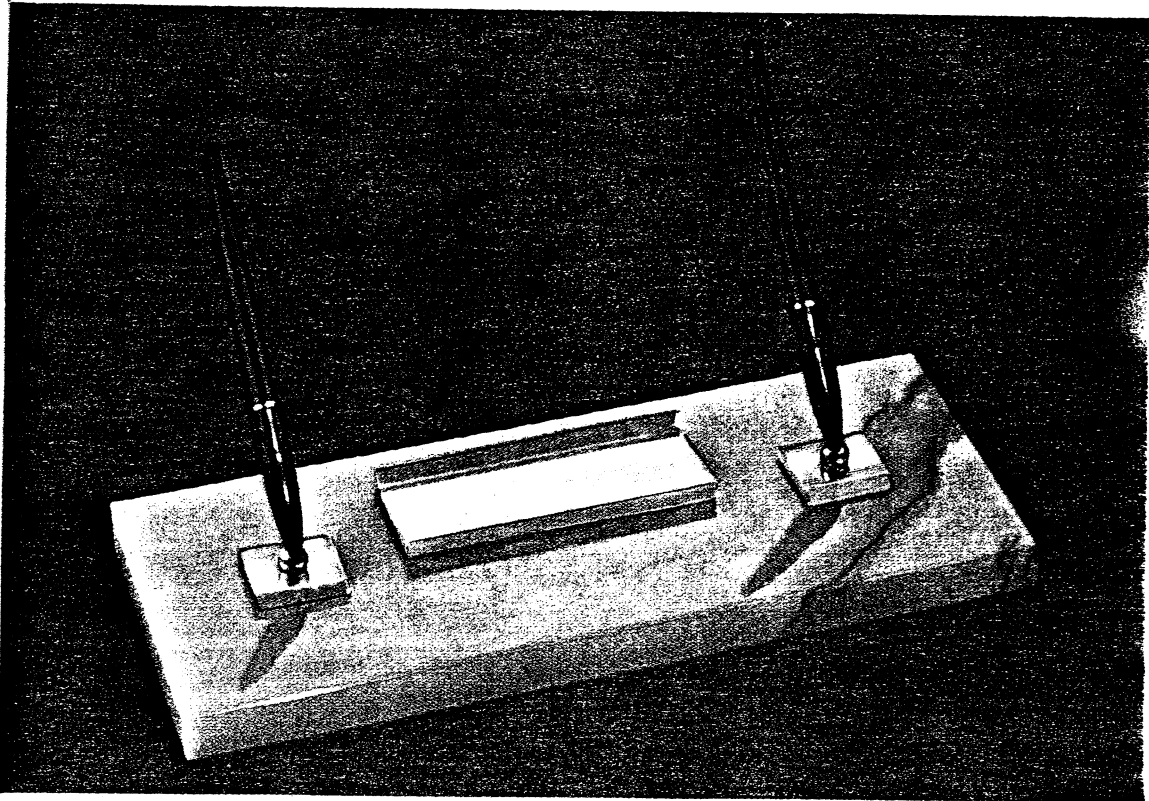

Parker "51" MAGNETIX Desk Sets

MODEL NO. 90-228

Pedrara Onyx base with gold colored escutcheons, wedge shaped pencil grooves, two maroon pens and holders, 5 $\frac{3}{4}$ x 14" . . . . . $65.00.